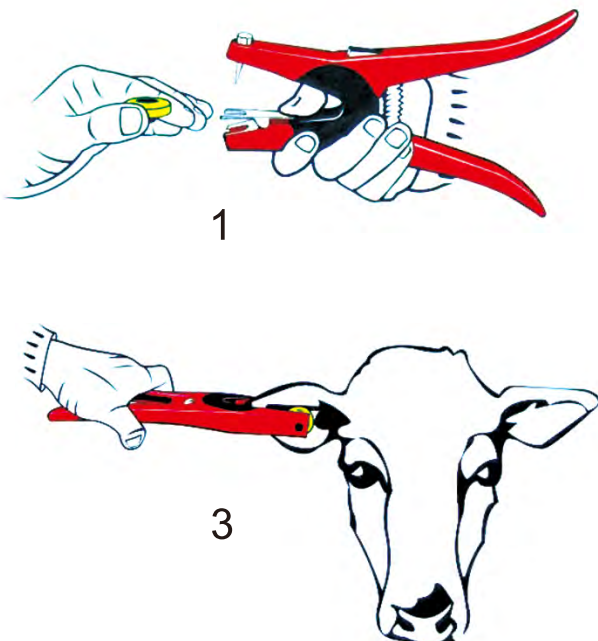

www.leadercolor.com

Add: 2F, Building A11, No.6 Xinfeng Road, Taizhong Industrial Zone, Longgang District, Shenzhen China 518172

Quick Details

LDR-10227A UHF RFID Strip Ear Tag characters in long reading range up to 10meters and flexible good quality material. It is designed for livestock management which is effective to keep tracking of livestock, such as cows, sheeps and deers. It helps ranchers to manage their sheeps easily and time-saving, not only on counting sheep numbers, but also record their vaccine, growth, weight and so on.

Physical Parameter

Size	Tag: 102×27×14.5mm/4.02×1.08×0.57inch (L×W×H) Stud: Dia 29×24.8mm/Dia1.15×0.96inch (Item: stud248)
Color	Yellow, other color customized
Antenna Material	PET+ Aluminum Etching
Surface Material	TPU AAA, soft, non-toxic, Anti-microbial, UV-light proof and environmental friendly
Installation	Ear Tag Plier
Operating Temperature	-20℃ ~ +80℃
Operating Humidity	20% ~ 90%RH
Package	Ear tag&stud/set, 100sets/bag, 10bags/carton
Customized Service	Laser printing, EPC Pre-written, Color, Laser Printing, Chip&Inlay

Picture

 Size

 Installation

 Application

- Livestock animal identification
- Sheep, pigs and dog's tracking
- Intelligent cow management