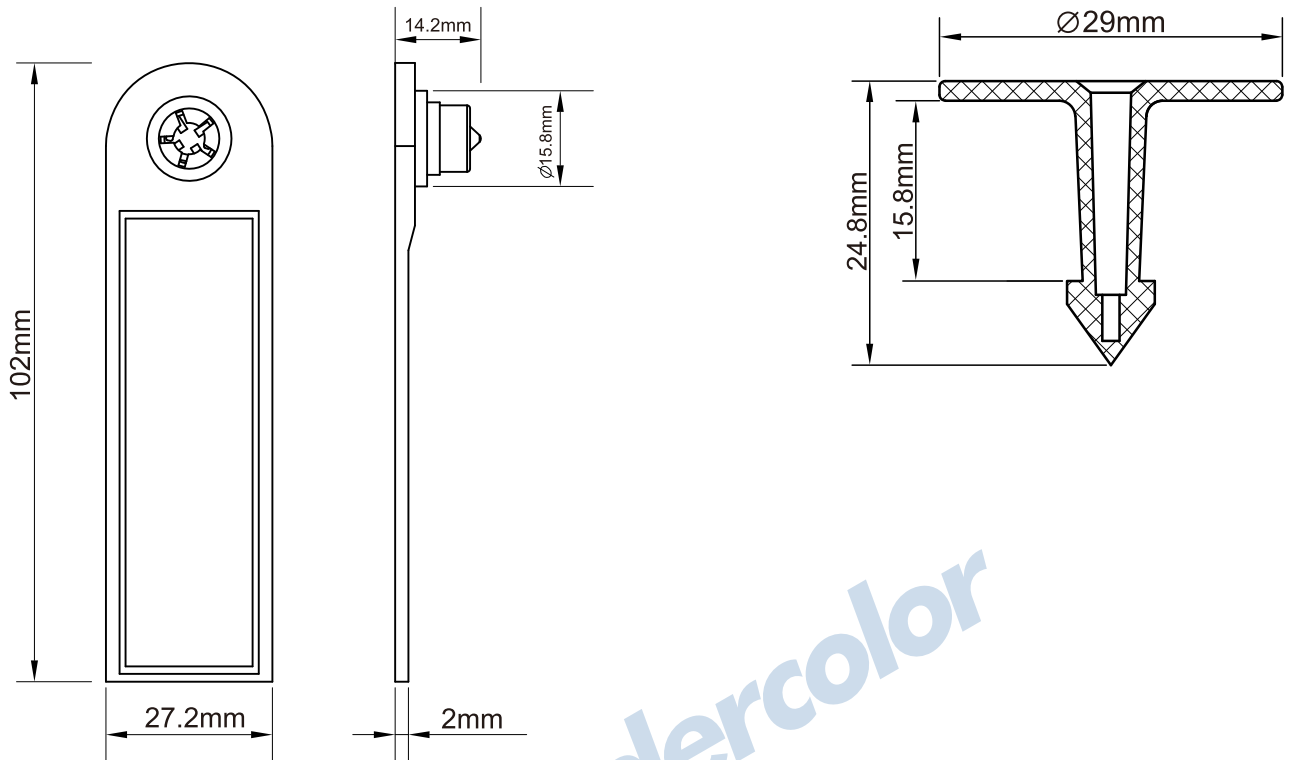

www.leadercolor.com

Add: 2F, Building A11, No.6 Xinfeng Road, Taizhong Industrial Zone, Longgang District, Shenzhen China 518172

Quick Details

LDR-10227A UHF RFID Strip Ear Tag characters in long reading range up to 10meters and flexible good quality material. It is designed for livestock management which is effective to keep tracking of livestock, such as cows, sheeps and deers. It helps ranchers to manage their sheeps easily and time-saving, not only on counting sheep numbers, but also record their vaccine, growth, weight and so on.

Physical Parameter

Size	Tag: 102×27×14.5mm/4.02×1.08×0.57inch (L×W×H) Stud: Dia 29×24.8mm/Dia1.15×0.96inch (Item: stud248)
Color	Yellow, other color customized
Antenna Material	PET+ Aluminum Etching
Surface Material	TPU AAA, soft, non-toxic, Anti-microbial, UV-light proof and environmental friendly
Installation	Ear Tag Plier
Operating Temperature	-20℃ ~ +80℃
Operating Humidity	20% ~ 90%RH
Package	Ear tag&stud/set, 100sets/bag, 10bags/carton
Customized Service	Laser printing, EPC Pre-written, Color, Laser Printing, Chip&Inlay

Picture

 Size

 Installation

 Application

- Livestock animal identification
- Sheep, pigs and dog's tracking
- Intelligent cow management