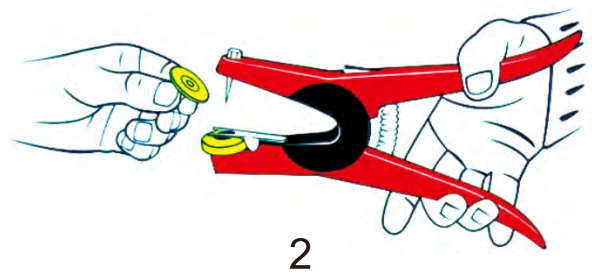

Physical Parameter

Size	Tag: 102×27×14.5mm/4.02×1.08×0.57inch (L×W×H) Stud: Dia 29×24.8mm/Dia1.15×0.96inch (Item: stud248)
Color	Yellow, other color customized
Antenna Material	PET+ Aluminum Etching
Surface Material	TPU AAA, soft, non-toxic, Anti-microbial, UV-light proof and environmental friendly
Installation	Ear Tag Plier
Operating Temperature	-20℃ ~ +80℃
Operating Humidity	20% ~ 90%RH
Package	Ear tag&stud/set, 100sets/bag, 10bags/carton
Customized Service	Laser printing, EPC Pre-written, Color, Laser Printing, Chip&Inlay

Picture

 Size

 Installation

 Application

- Livestock animal identification
- Sheep, pigs and dog's tracking
- Intelligent cow management