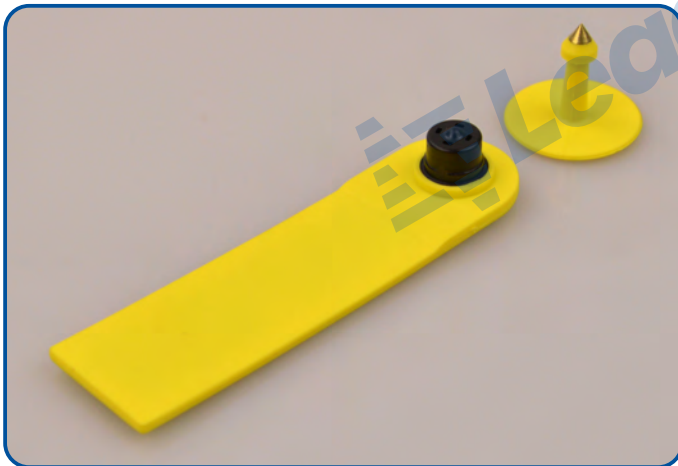

Physical Parameter

Size	Tag: 102×27×14.5mm/4.02×1.08×0.57inch (L×W×H) Stud: Dia 29×24.8mm/Dia1.15×0.96inch (Item: stud248)
Color	Yellow, other color customized
Antenna Material	PET+ Aluminum Etching
Surface Material	TPU AAA, soft, non-toxic, Anti-microbial, UV-light proof and environmental friendly
Installation	Ear Tag Plier
Operating Temperature	-20℃ ~ +80℃
Operating Humidity	20% ~ 90%RH
Package	Ear tag&stud/set, 100sets/bag, 10bags/carton
Customized Service	Laser printing, EPC Pre-written, Color, Laser Printing, Chip&Inlay

Picture