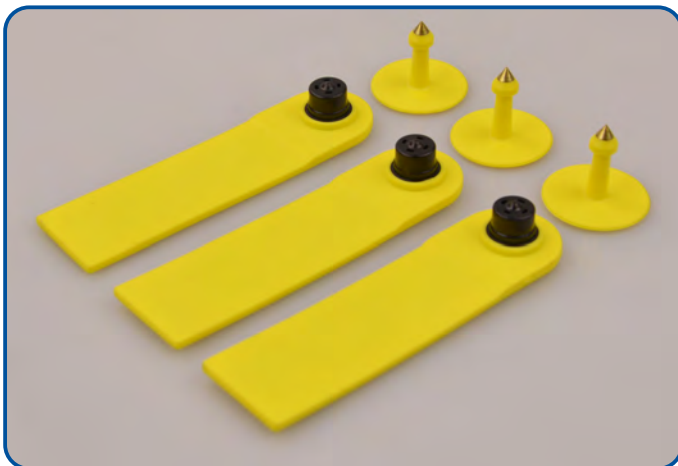

www.leadercolor.com

Add: 2F, Building A11, No.6 Xinfeng Road, Taizhong Industrial Zone, Longgang District, Shenzhen China 518172

Quick Details

LDR-10227A UHF RFID Strip Ear Tag characters in long reading range up to 10meters and flexible good quality material. It is designed for livestock management which is effective to keep tracking of livestock, such as cows, sheeps and deers. It helps ranchers to manage their sheeps easily and time-saving, not only on counting sheep numbers, but also record their vaccine, growth, weight and so on.

RFID Parameter

Model No.	LDR-10227A
Type	Passive UHF RFID Animal Tag
Protocol	ISO/IEC 18000-6C, EPC Class1 Gen2
Frequency	Worldwide 840-960Mhz
Chip	Ucode 8
Memory	EPC 128bits/ TID 96bits / User 0bits
Read&Write	Supported
Data retention	10years
Read Range	1-10m adjustable(reader and environment dependent)
Programming Cycles	100,000 cycles
Anti-collision	Support multiple tags reading

Physical Parameter

Size	Tag: 102×27×14.5mm/4.02×1.08×0.57inch (L×W×H) Stud: Dia 29×24.8mm/Dia1.15×0.96inch (Item: stud248)
Color	Yellow, other color customized
Antenna Material	PET+ Aluminum Etching
Surface Material	TPU AAA, soft, non-toxic, Anti-microbial, UV-light proof and environmental friendly
Installation	Ear Tag Plier
Operating Temperature	-20℃ ~ +80℃
Operating Humidity	20% ~ 90%RH
Package	Ear tag&stud/set, 100sets/bag, 10bags/carton
Customized Service	Laser printing, EPC Pre-written, Color, Laser Printing, Chip&Inlay

Picture

 Size

 Installation

 Application

- Livestock animal identification
- Sheep, pigs and dog's tracking
- Intelligent cow management