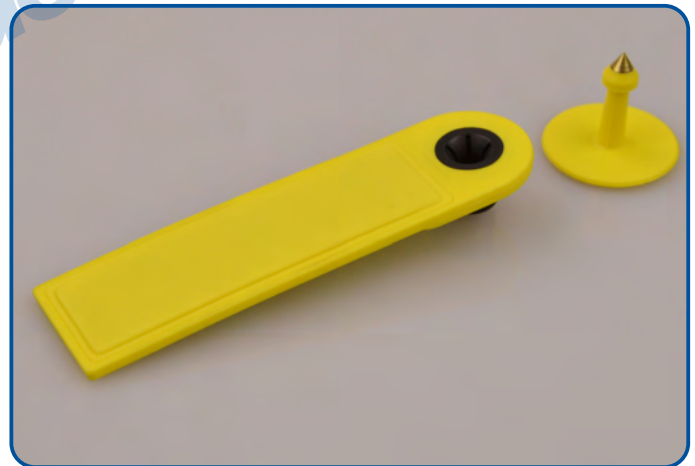

Physical Parameter

Size	Tag: 102×27×14.5mm/4.02×1.08×0.57inch (L×W×H) Stud: Dia 29×24.8mm/Dia1.15×0.96inch (Item: stud248)
Color	Yellow, other color customized
Antenna Material	PET+ Aluminum Etching
Surface Material	TPU AAA, soft, non-toxic, Anti-microbial, UV-light proof and environmental friendly
Installation	Ear Tag Plier
Operating Temperature	-20℃ ~ +80℃
Operating Humidity	20% ~ 90%RH
Package	Ear tag&stud/set, 100sets/bag, 10bags/carton
Customized Service	Laser printing, EPC Pre-written, Color, Laser Printing, Chip&Inlay

Picture