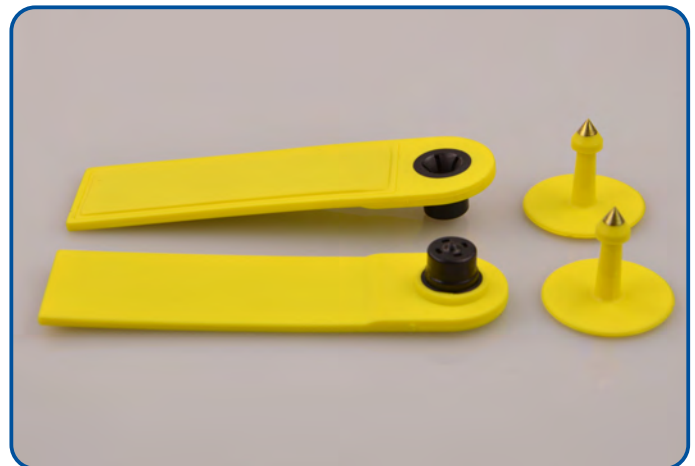

Product Specification

Product name: RFID Animal Ear Tag

Item No.: LDR-10227A

Version: V1.0

Date: 2019.11.25

Tel: +86-755-89379391

Fax: +86-755-89379456

E-mail: sales@leadercolor.com

www.leadercolor.com

Add: 2F, Building A11, No.6 Xinfeng Road, Taizhong Industrial Zone, Longgang District, Shenzhen China 518172

Quick Details

LDR-10227A UHF RFID Strip Ear Tag characters in long reading range up to 10meters and flexible good quality material. It is designed for livestock management which is effective to keep tracking of livestock, such as cows, sheeps and deers. It helps ranchers to manage their sheeps easily and time-saving, not only on counting sheep numbers, but also record their vaccine, growth, weight and so on.

Physical Parameter

Size	Tag: 102×27×14.5mm/4.02×1.08×0.57inch (L×W×H) Stud: Dia 29×24.8mm/Dia1.15×0.96inch (Item: stud248)
Color	Yellow, other color customized
Antenna Material	PET+ Aluminum Etching
Surface Material	TPU AAA, soft, non-toxic, Anti-microbial, UV-light proof and environmental friendly
Installation	Ear Tag Plier
Operating Temperature	-20℃ ~ +80℃
Operating Humidity	20% ~ 90%RH
Package	Ear tag&stud/set, 100sets/bag, 10bags/carton
Customized Service	Laser printing, EPC Pre-written, Color, Laser Printing, Chip&Inlay

Picture

 Size

 Installation

 Application

- Livestock animal identification
- Sheep, pigs and dog's tracking
- Intelligent cow management