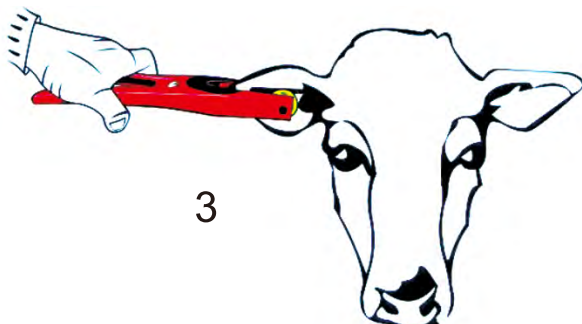

www.leadercolor.com

Add: 2F, Building A11, No.6 Xinfeng Road, Taizhong Industrial Zone, Longgang District, Shenzhen China 518172

Quick Details

LDR-10227A UHF RFID Strip Ear Tag characters in long reading range up to 10meters and flexible good quality material. It is designed for livestock management which is effective to keep tracking of livestock, such as cows, sheeps and deers. It helps ranchers to manage their sheeps easily and time-saving, not only on counting sheep numbers, but also record their vaccine, growth, weight and so on.

Physical Parameter

Size	Tag: 102×27×14.5mm/4.02×1.08×0.57inch (L×W×H) Stud: Dia 29×24.8mm/Dia1.15×0.96inch (Item: stud248)
Color	Yellow, other color customized
Antenna Material	PET+ Aluminum Etching
Surface Material	TPU AAA, soft, non-toxic, Anti-microbial, UV-light proof and environmental friendly
Installation	Ear Tag Plier
Operating Temperature	-20℃ ~ +80℃
Operating Humidity	20% ~ 90%RH
Package	Ear tag&stud/set, 100sets/bag, 10bags/carton
Customized Service	Laser printing, EPC Pre-written, Color, Laser Printing, Chip&Inlay

Picture

 Size

 Installation

 Application

- Livestock animal identification
- Sheep, pigs and dog's tracking
- Intelligent cow management