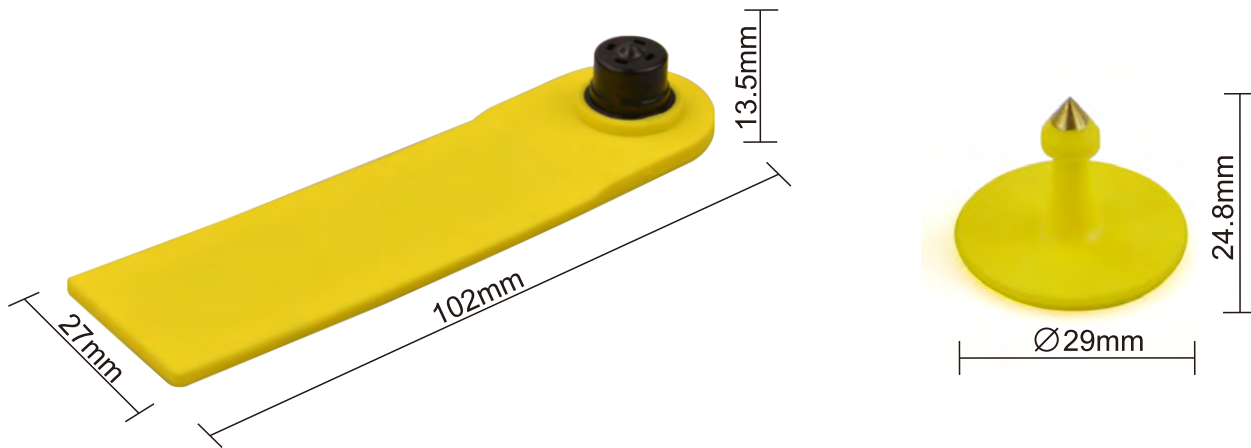

Product Specification

Product name: RFID Animal Ear Tag

Item No.: LDR-10227A

Version: V1.0

Date: 2019.11.25

Tel: +86-755-89379391

Fax: +86-755-89379456

E-mail: sales@leadercolor.com

www.leadercolor.com

Add: 2F, Building A11, No.6 Xinfeng Road, Taizhong Industrial Zone, Longgang District, Shenzhen China 518172

Quick Details

LDR-10227A UHF RFID Strip Ear Tag characters in long reading range up to 10meters and flexible good quality material. It is designed for livestock management which is effective to keep tracking of livestock, such as cows, sheeps and deers. It helps ranchers to manage their sheeps easily and time-saving, not only on counting sheep numbers, but also record their vaccine, growth, weight and so on.

Physical Parameter

Size	Tag: 102×27×14.5mm/4.02×1.08×0.57inch (L×W×H) Stud: Dia 29×24.8mm/Dia1.15×0.96inch (Item: stud248)
Color	Yellow, other color customized
Antenna Material	PET+ Aluminum Etching
Surface Material	TPU AAA, soft, non-toxic, Anti-microbial, UV-light proof and environmental friendly
Installation	Ear Tag Plier
Operating Temperature	-20℃ ~ +80℃
Operating Humidity	20% ~ 90%RH
Package	Ear tag&stud/set, 100sets/bag, 10bags/carton
Customized Service	Laser printing, EPC Pre-written, Color, Laser Printing, Chip&Inlay