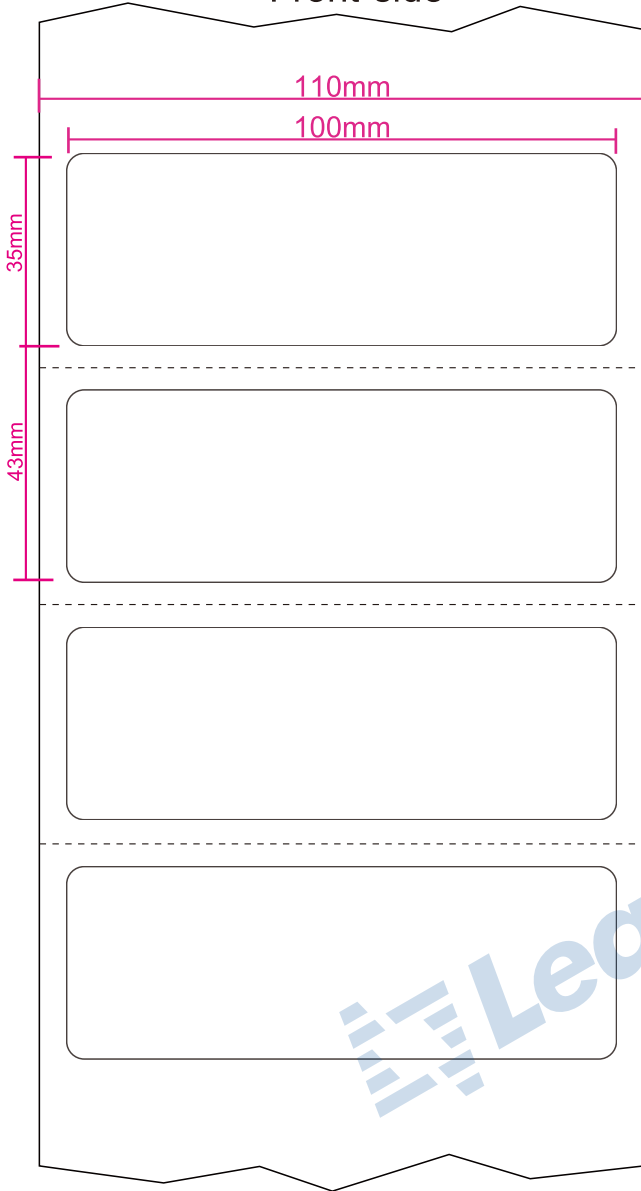

Front side

Expand Direction