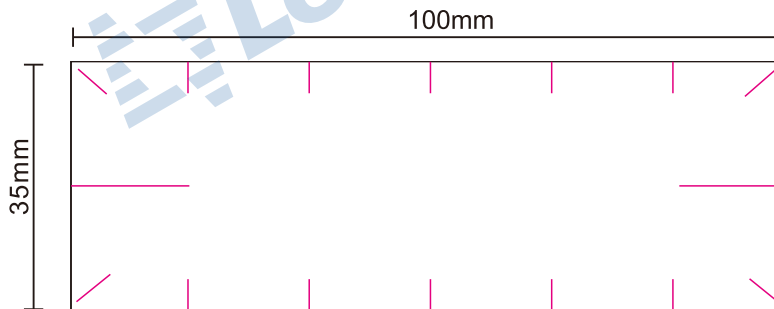

Physical Parameter

Size	100×35mm / 3.94×1.38inch
Substrate Material	Release Paper
Antenna Material	Aluminum Etching
Surface Material	Coated paper(Direct thermal or Thermal transfer)
Encode	Supported
Tamper Proof	Yes
Installation	Self adhesive
Operating Temperature	-25°C ~ +65°C
Operating Humidity	20% ~ 90%RH
Package	Roll / Single
Customized Service	Optional Chips: Alien Higgs-3; Alien Higgs-4; NXP Ucode 7; Impinj Monza4; Impinj Monza5; Optional Materials: Coated Paper; PVC Paper; Synthetic PP Paper; PET Paper; Optional Glues: Standard Glues; 3M Glues; Strong Glues; Optional Printing: Offset Printing; Barcode Printing; Series Number Printing; UV Printing Optional Crafts: Tamper Proof ; Encoding;

Structure