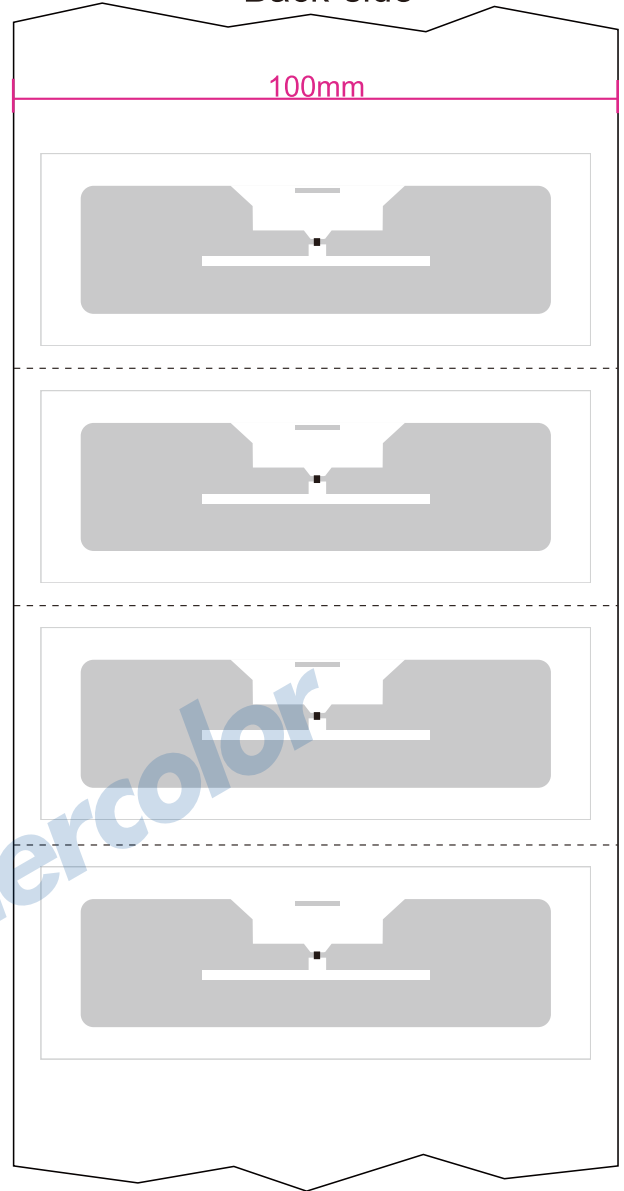

Back side

Expand Direction