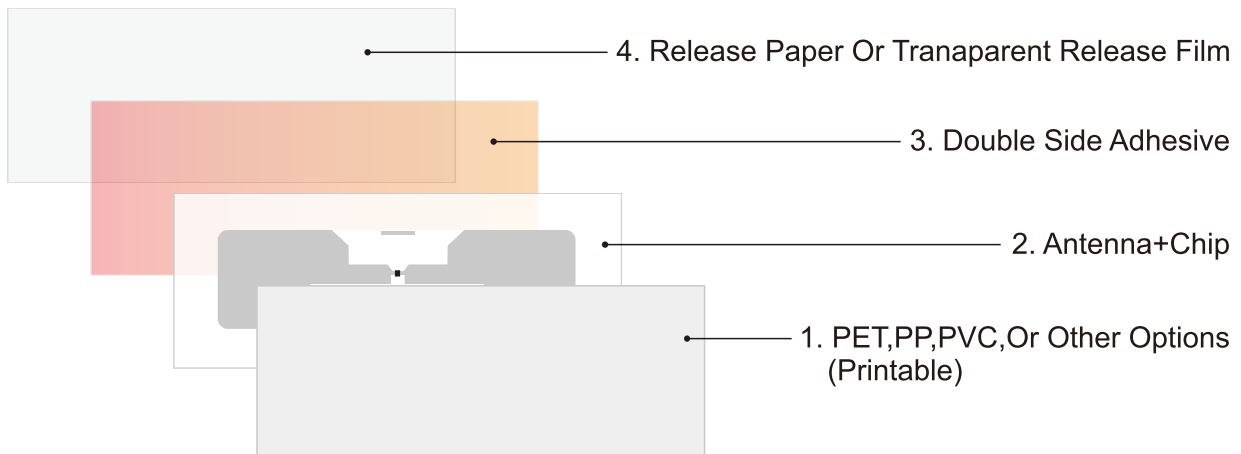

Front side

Back side

Physical Parameter

Size	100×35mm / 3.94×1.38inch
Substrate Material	Release Paper
Antenna Material	Aluminum Etching
Surface Material	Coated paper(Direct thermal or Thermal transfer)
Encode	Supported
Tamper Proof	Yes
Installation	Self adhesive
Operating Temperature	-25°C ~ +65°C
Operating Humidity	20% ~ 90%RH
Package	Roll / Single
Customized Service	Optional Chips: Alien Higgs-3; Alien Higgs-4; NXP Ucode 7; Impinj Monza4; Impinj Monza5; Optional Materials: Coated Paper; PVC Paper; Synthetic PP Paper; PET Paper; Optional Glues: Standard Glues; 3M Glues; Strong Glues; Optional Printing: Offset Printing; Barcode Printing; Series Number Printing; UV Printing Optional Crafts: Tamper Proof ; Encoding;

Structure