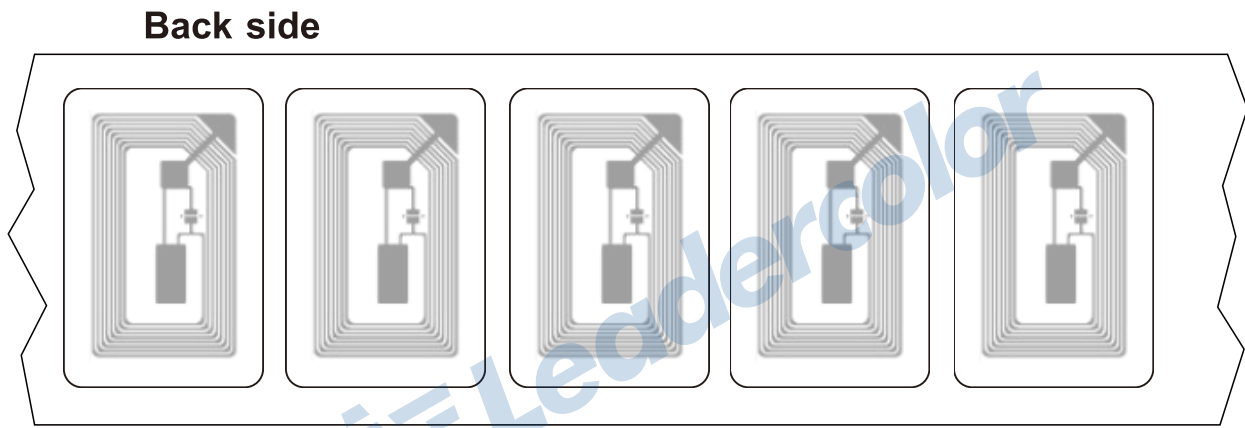

## Quick Details

Leadercolor LDF-3030L RFID NFC Label is compliant with ISO14443A protocol and it fits for all 13.56mhz Type A readers and antennas. It's read range up to 10cm and it supports printing on printer by rolls. It mostly used for mobile payment, E-ticketing and Product Authentication.

## Physical Parameter

Size	45*30mm / 1.77*1.18inch
Substrate Material	Transparent Release Film
Antenna Material	Aluminum Etching
Surface Material	PET waterproof
Tamper Proof	Yes
Encode	Supported
Installation	Self adhesive
Operating Temperature	-25°C ~ +65°C
Operating Humidity	20% ~ 90%RH
Package	2000pcs/roll, 2500pcs/roll, 3000pcs/roll
Customized Service	Optional Chips: MIFARE® Series, NTAG® Series Optional Materials: Coated Paper; PVC Paper; Synthetic PP Paper; PET Paper; Optional Glues: Standard Glues; 3M Glues; Strong Glues; Optional Printing: Offset Printing; Barcode Printing; UID Number Printing; UV Printing Optional Crafts: UID encoding; Optional Sizes: Smaller or Bigger

## Structure