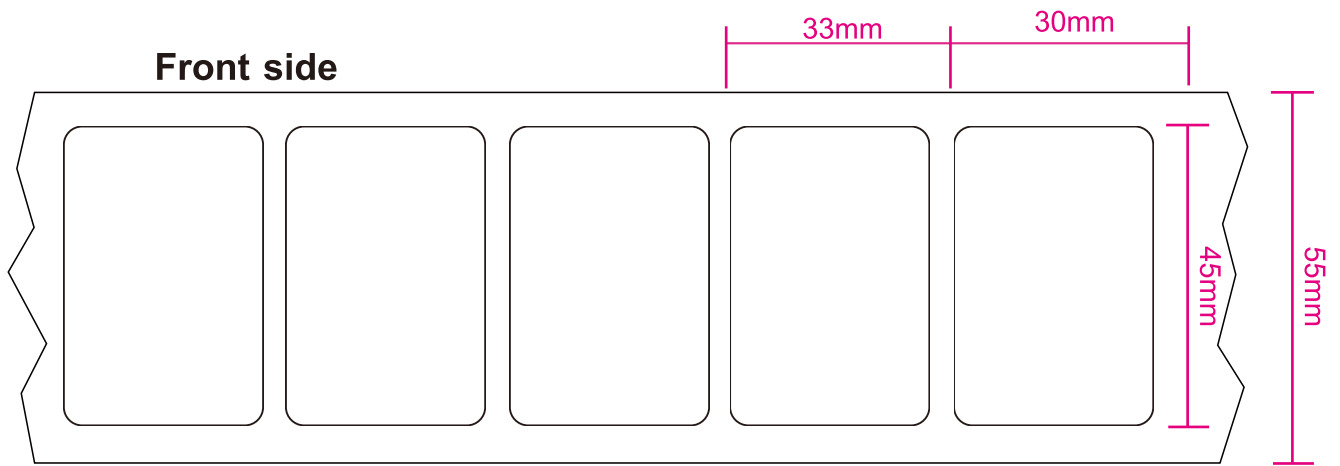

## Physical Parameter

Size	45*30mm / 1.77*1.18inch
Substrate Material	Transparent Release Film
Antenna Material	Aluminum Etching
Surface Material	PET waterproof
Tamper Proof	Yes
Encode	Supported
Installation	Self adhesive
Operating Temperature	-25°C ~ +65°C
Operating Humidity	20% ~ 90%RH
Package	2000pcs/roll, 2500pcs/roll, 3000pcs/roll
Customized Service	Optional Chips: MIFARE® Series, NTAG® Series Optional Materials: Coated Paper; PVC Paper; Synthetic PP Paper; PET Paper; Optional Glues: Standard Glues; 3M Glues; Strong Glues; Optional Printing: Offset Printing; Barcode Printing; UID Number Printing; UV Printing Optional Crafts: UID encoding; Optional Sizes: Smaller or Bigger

## Structure