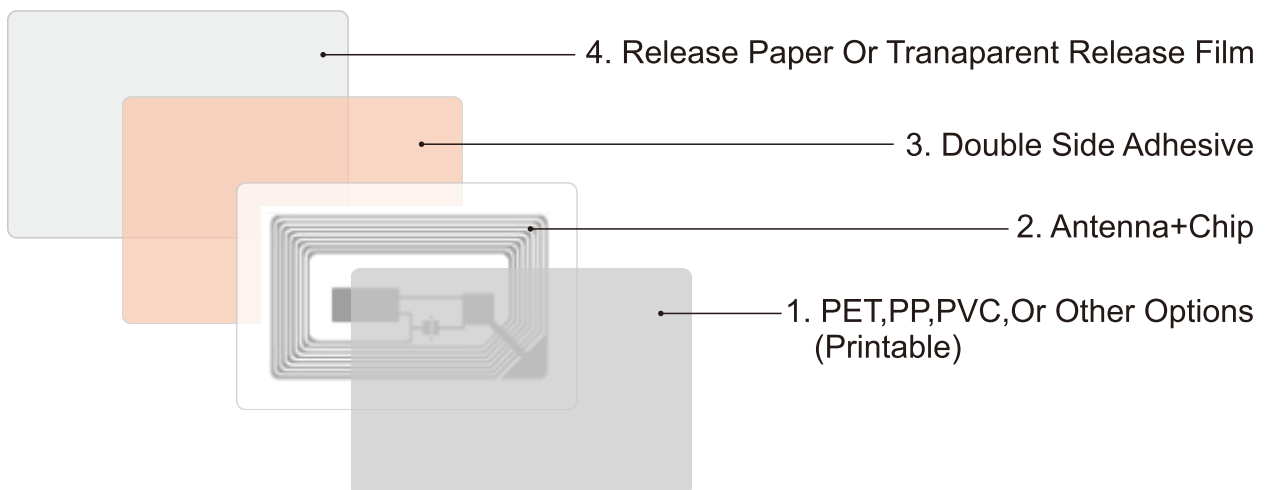

## Quick Details

Leadercolor LDF-3030L RFID NFC Label is compliant with ISO14443A protocol and it fits for all 13.56mhz Type A readers and antennas. It's read range up to 10cm and it supports printing on printer by rolls. It mostly used for mobile payment, E-ticketing and Product Authentication.

## Physical Parameter

Size	45*30mm / 1.77*1.18inch
Substrate Material	Transparent Release Film
Antenna Material	Aluminum Etching
Surface Material	PET waterproof
Tamper Proof	Yes
Encode	Supported
Installation	Self adhesive
Operating Temperature	-25°C ~ +65°C
Operating Humidity	20% ~ 90%RH
Package	2000pcs/roll, 2500pcs/roll, 3000pcs/roll
Customized Service	Optional Chips: MIFARE® Series, NTAG® Series Optional Materials: Coated Paper; PVC Paper; Synthetic PP Paper; PET Paper; Optional Glues: Standard Glues; 3M Glues; Strong Glues; Optional Printing: Offset Printing; Barcode Printing; UID Number Printing; UV Printing Optional Crafts: UID encoding; Optional Sizes: Smaller or Bigger

## Structure