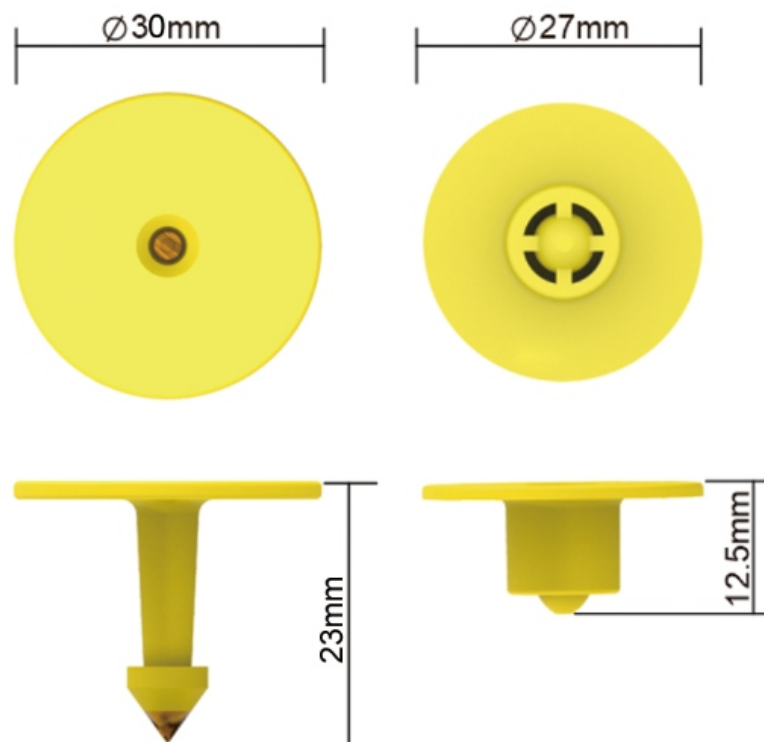

# SPECIFICATION

**Product name:** Animal Ear Tag

**Item No.:** LD-D30A

**Version:** V1.0

**Date:** 2022.11.25

## Quick Details

LD-D30A Animal Ear Tag characters with flexible good quality material. It is designed for livestock management which is effective to keep tracking of livestock, such as goats, sheep and deer. It helps ranchers to manage their sheeps easily and time-saving, not only on counting sheep numbers, but also record their vaccine, growth, weight and so on.

## Physical Parameter

Model No.	LD-D30A
Color	Yellow, other color custo
Size	Tag: $\Phi 29 \times 23 \text{mm}$ Stud: $\Phi 27 \times 12.5 \text{mm}$
Surface Material	TPU AAA, soft, non-toxic, Anti-microbial, UV-light proof
Installation	Ear Tag Plier
Operating temperature	$-20^{\circ}\text{C} \sim +80^{\circ}\text{C}$
Operating humidity	20% ~ 90%RH
Package	Ear tag&stud/set, 100sets/bag, 2500pcs/carton
Customized Service	Laser printing, EPC Pre-written, Color, Laser Printing, Chip&Inlay

 Picture

 Size