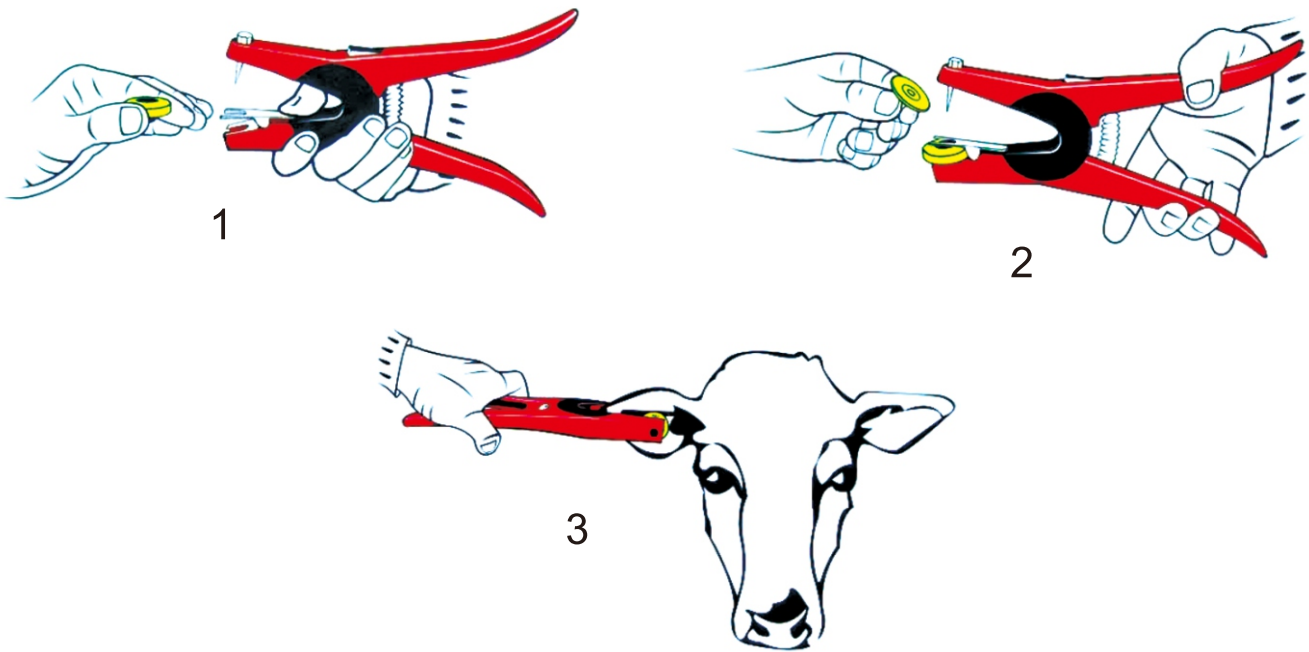

Installation