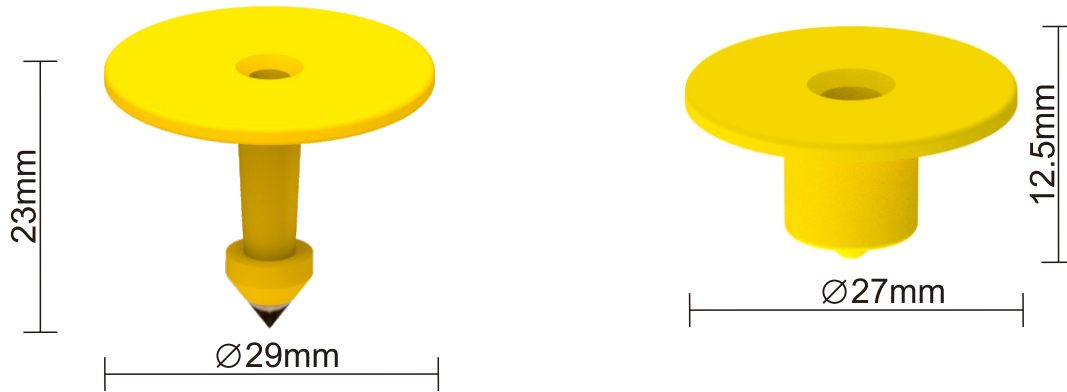

# SPECIFICATION

**Product name:** Animal Ear Tag

**Item No.:** LD-D30A

**Version:** V1.0

**Date:** 2022.11.25

## Quick Details

LD-D30A Animal Ear Tag characters with flexible good quality material. It is designed for livestock management which is effective to keep tracking of livestock, such as goats, sheep and deer. It helps ranchers to manage their sheeps easily and time-saving, not only on counting sheep numbers, but also record their vaccine, growth, weight and so on.

## Physical Parameter

Model No.	LD-D30A
Color	Yellow, other color custo
Size	Tag: $\Phi 29 \times 23 \text{mm}$ Stud: $\Phi 27 \times 12.5 \text{mm}$
Surface Material	TPU AAA, soft, non-toxic, Anti-microbial, UV-light proof
Installation	Ear Tag Plier
Operating temperature	$-20^{\circ}\text{C} \sim +80^{\circ}\text{C}$
Operating humidity	20% ~ 90%RH
Package	Ear tag&stud/set, 100sets/bag, 2500pcs/carton
Customized Service	Laser printing, EPC Pre-written, Color, Laser Printing, Chip&Inlay

 Picture

 Size