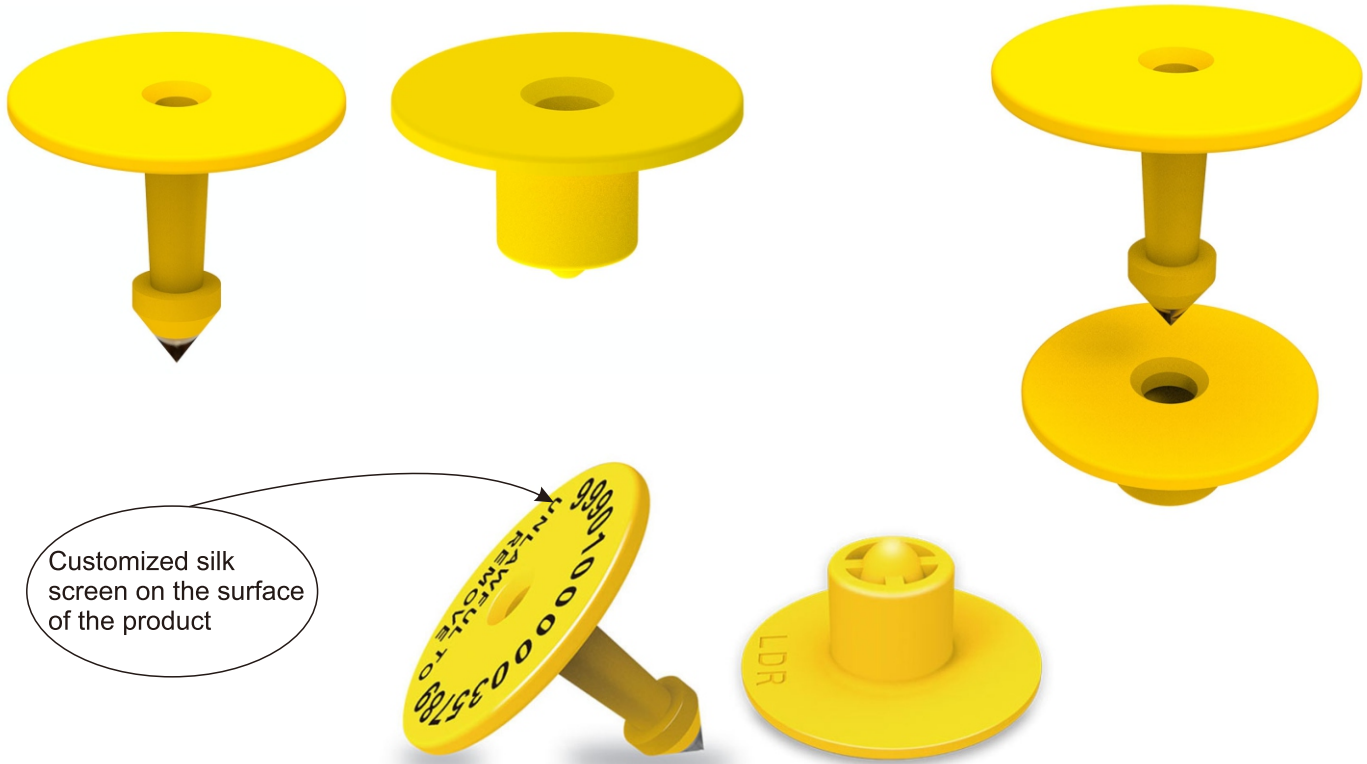

# SPECIFICATION

**Product name:** Animal Ear Tag

**Item No.:** LD-D30A

**Version:** V1.0

**Date:** 2022.11.25

## Quick Details

LD-D30A Animal Ear Tag characters with flexible good quality material. It is designed for livestock management which is effective to keep tracking of livestock, such as goats, sheep and deer. It helps ranchers to manage their sheeps easily and time-saving, not only on counting sheep numbers, but also record their vaccine, growth, weight and so on.

## Physical Parameter

Model No.	LD-D30A
Color	Yellow, other color custo
Size	Tag: $\Phi 29 \times 23 \text{mm}$ Stud: $\Phi 27 \times 12.5 \text{mm}$
Surface Material	TPU AAA, soft, non-toxic, Anti-microbial, UV-light proof
Installation	Ear Tag Plier
Operating temperature	$-20^{\circ}\text{C} \sim +80^{\circ}\text{C}$
Operating humidity	20% ~ 90%RH
Package	Ear tag&stud/set, 100sets/bag, 2500pcs/carton
Customized Service	Laser printing, EPC Pre-written, Color, Laser Printing, Chip&Inlay

 Picture

 Size