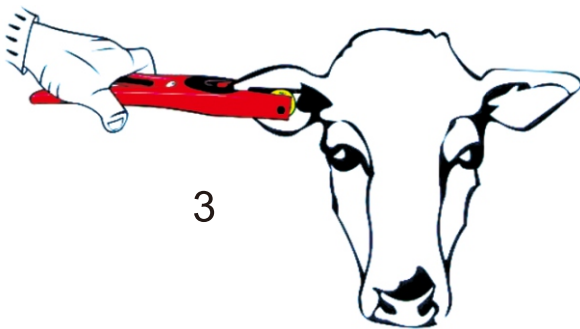

## Quick Details

LDI-7857A 134.2khz RFID Ear Tag is designed for livestock management which is effective to keep tracking of livestock, such as sheep and deers. It helps ranchers to manage their sheep easily and time-saving, not only on counting sheep numbers, but also record their vaccine, growth, weight and so on.

## Physical Parameter

Size	Tag:78x57x15mm(L×W×T); Stud: dia29x24.8mm(Item:stud248)
Color	Yellow (customized)
Surface Material	TPU, soft, environmental friendly and non-toxic
Installation	Self adhesive
Operating Temperature	-30℃ ~ +85℃
Operating Humidity	20% ~ 90%RH
Package	Ear tag&stud/set, 200sets/bag,10bags/carton
Customized Service	Laser printing, Color customized

## Picture

 Size

 Installation

1

2

3

 Application

- Livestock animal identification
- Sheep, pigs and dog's tracking
- Intelligent cow management