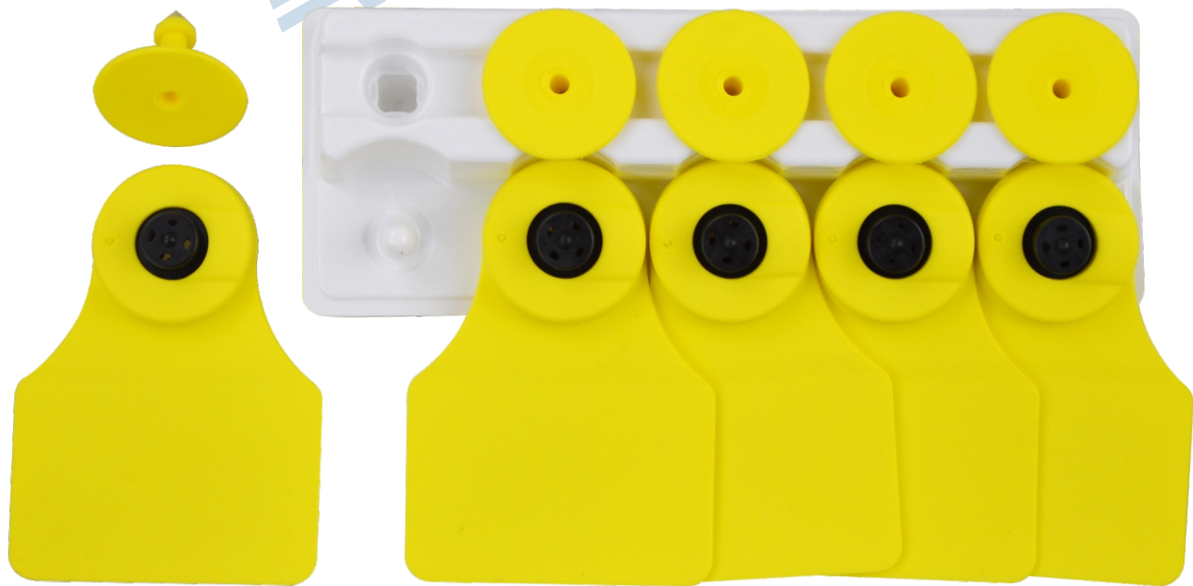

# SPECIFICATION

**Product name:** RFID Animal Ear Tag

**Item No.:** LDI-7857A

**Version:** V1.0

**Date:** 2020.01.10

## Quick Details

LDI-7857A 134.2khz RFID Ear Tag is designed for livestock management which is effective to keep tracking of livestock, such as sheep and deers. It helps ranchers to manage their sheep easily and time-saving, not only on counting sheep numbers, but also record their vaccine, growth, weight and so on.

## Physical Parameter

Size	Tag:78x57x15mm(L×W×T); Stud: dia29x24.8mm(Item:stud248)
Color	Yellow (customized)
Surface Material	TPU, soft, environmental friendly and non-toxic
Installation	Self adhesive
Operating Temperature	-30℃ ~ +85℃
Operating Humidity	20% ~ 90%RH
Package	Ear tag&stud/set, 200sets/bag,10bags/carton
Customized Service	Laser printing, Color customized

## Picture

 Size

 Installation

1

2

3

 Application

- Livestock animal identification
- Sheep, pigs and dog's tracking
- Intelligent cow management