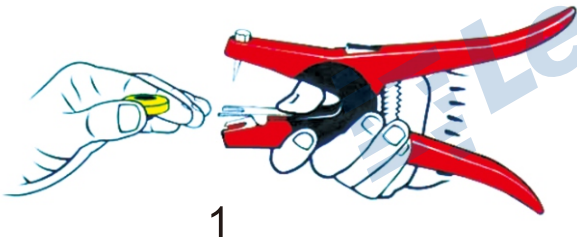

## Quick Details

LDI-7857A 134.2khz RFID Ear Tag is designed for livestock management which is effective to keep tracking of livestock, such as sheep and deers. It helps ranchers to manage their sheep easily and time-saving, not only on counting sheep numbers, but also record their vaccine, growth, weight and so on.

## Physical Parameter

Size	Tag:78x57x15mm(L×W×T); Stud: dia29x24.8mm(Item:stud248)
Color	Yellow (customized)
Surface Material	TPU, soft, environmental friendly and non-toxic
Installation	Self adhesive
Operating Temperature	-30℃ ~ +85℃
Operating Humidity	20% ~ 90%RH
Package	Ear tag&stud/set, 200sets/bag,10bags/carton
Customized Service	Laser printing, Color customized

## Picture

 Size

 Installation

1

2

3

 Application

- Livestock animal identification
- Sheep, pigs and dog's tracking
- Intelligent cow management