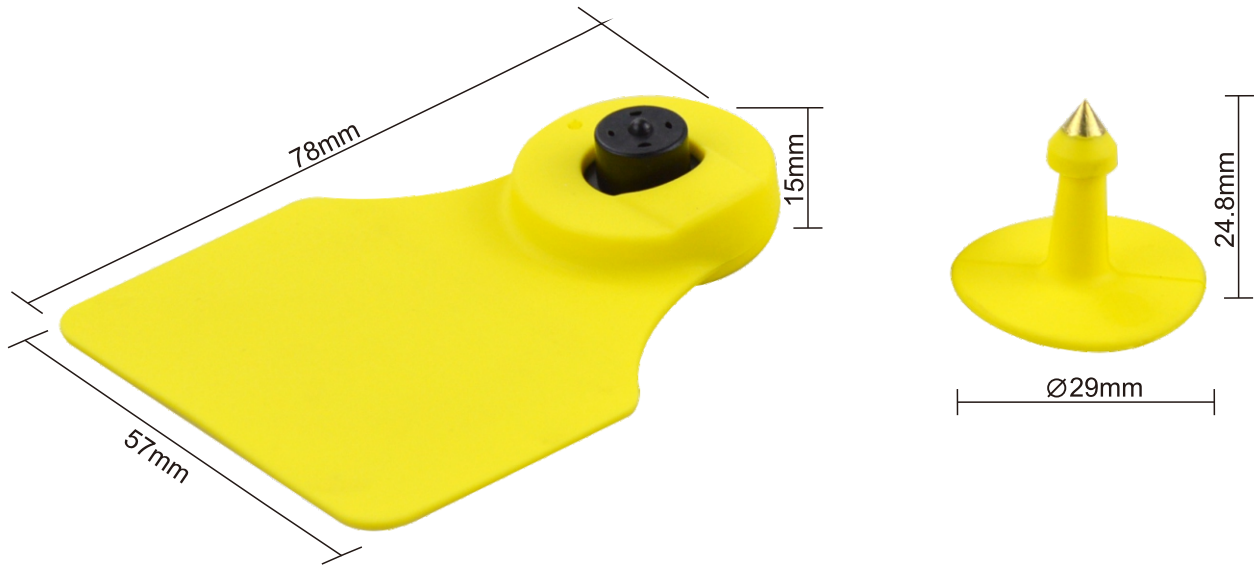

## Physical Parameter

Size	Tag:78x57x15mm(L×W×T); Stud: dia29x24.8mm(Item:stud248)
Color	Yellow (customized)
Surface Material	TPU, soft, environmental friendly and non-toxic
Installation	Self adhesive
Operating Temperature	-30℃ ~ +85℃
Operating Humidity	20% ~ 90%RH
Package	Ear tag&stud/set, 200sets/bag,10bags/carton
Customized Service	Laser printing, Color customized

## Picture

 Size

 Installation

1

2

3

 Application

- Livestock animal identification
- Sheep, pigs and dog's tracking
- Intelligent cow management