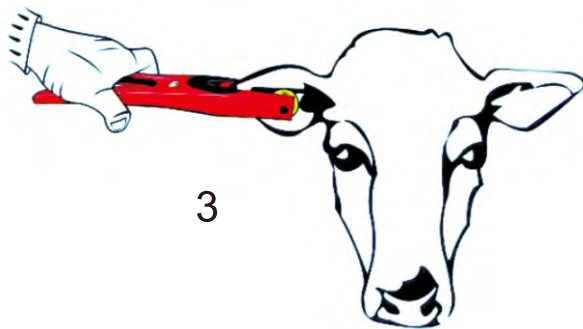

## Quick Details

LDI-D30A 134.2khz RFID Ear Tag is designed for livestock management which is effective to keep tracking of livestock, such as sheep and deers. It helps ranchers to manage their sheep easily and time-saving, not only on counting sheep numbers, but also record their vaccine, growth, weight and so on.

## Physical Parameter

Size	Tag: Dia30x14.8mm, Stud: Dia29x24.8mm(Item:stud248)
Color	Yellow
Surface Material	TPU, soft, environmental friendly and non-toxic
Installation	Self adhesive
Operating Temperature	-30°C ~ +85°C
Operating Humidity	20% ~ 90%RH
Package	Ear tag&stud/set, 200sets/bag, 10bags/carton
Customized Service	Laser printing, Color customized

## Picture

 Size

 Installation

 Application

- Livestock animal identification
- Sheep, pigs and dog's tracking
- Intelligent cow management