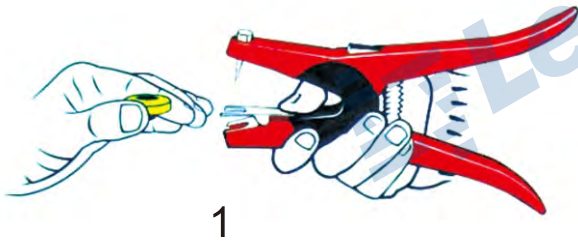

## Quick Details

LDI-D30A 134.2khz RFID Ear Tag is designed for livestock management which is effective to keep tracking of livestock, such as sheep and deers. It helps ranchers to manage their sheep easily and time-saving, not only on counting sheep numbers, but also record their vaccine, growth, weight and so on.

## Physical Parameter

Size	Tag: Dia30x14.8mm, Stud: Dia29x24.8mm(Item:stud248)
Color	Yellow
Surface Material	TPU, soft, environmental friendly and non-toxic
Installation	Self adhesive
Operating Temperature	-30°C ~ +85°C
Operating Humidity	20% ~ 90%RH
Package	Ear tag&stud/set, 200sets/bag, 10bags/carton
Customized Service	Laser printing, Color customized

## Picture

 Size

 Installation

 Application

- Livestock animal identification
- Sheep, pigs and dog's tracking
- Intelligent cow management