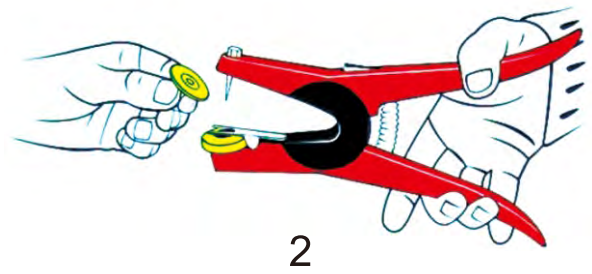

## Quick Details

LDI-D30A 134.2khz RFID Ear Tag is designed for livestock management which is effective to keep tracking of livestock, such as sheep and deers. It helps ranchers to manage their sheep easily and time-saving, not only on counting sheep numbers, but also record their vaccine, growth, weight and so on.

## Physical Parameter

Size	Tag: Dia30x14.8mm, Stud: Dia29x24.8mm(Item:stud248)
Color	Yellow
Surface Material	TPU, soft, environmental friendly and non-toxic
Installation	Self adhesive
Operating Temperature	-30°C ~ +85°C
Operating Humidity	20% ~ 90%RH
Package	Ear tag&stud/set, 200sets/bag, 10bags/carton
Customized Service	Laser printing, Color customized

## Picture

 Size

 Installation

 Application

- Livestock animal identification
- Sheep, pigs and dog's tracking
- Intelligent cow management