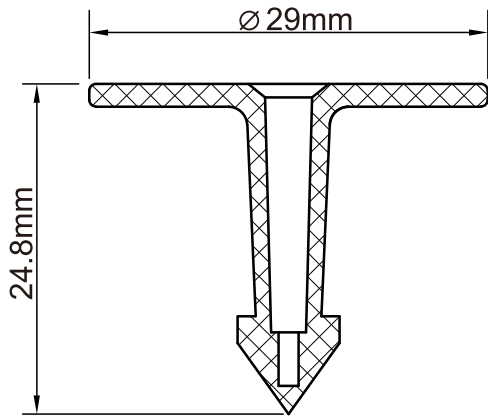

## Physical Parameter

Size	Tag: Dia30x14.8mm, Stud: Dia29x24.8mm(Item:stud248)
Color	Yellow
Surface Material	TPU, soft, environmental friendly and non-toxic
Installation	Self adhesive
Operating Temperature	-30°C ~ +85°C
Operating Humidity	20% ~ 90%RH
Package	Ear tag&stud/set, 200sets/bag, 10bags/carton
Customized Service	Laser printing, Color customized

## Picture

 Size

 Installation

 Application

- Livestock animal identification
- Sheep, pigs and dog's tracking
- Intelligent cow management