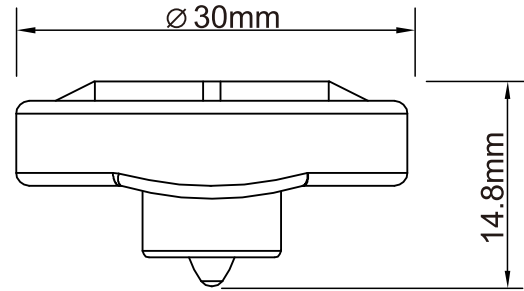

## Physical Parameter

Size	Tag: Dia30x14.8mm, Stud: Dia29x24.8mm(Item:stud248)
Color	Yellow
Surface Material	TPU, soft, environmental friendly and non-toxic
Installation	Self adhesive
Operating Temperature	-30°C ~ +85°C
Operating Humidity	20% ~ 90%RH
Package	Ear tag&stud/set, 200sets/bag, 10bags/carton
Customized Service	Laser printing, Color customized

## Picture

 Size

 Installation

 Application

- Livestock animal identification
- Sheep, pigs and dog's tracking
- Intelligent cow management