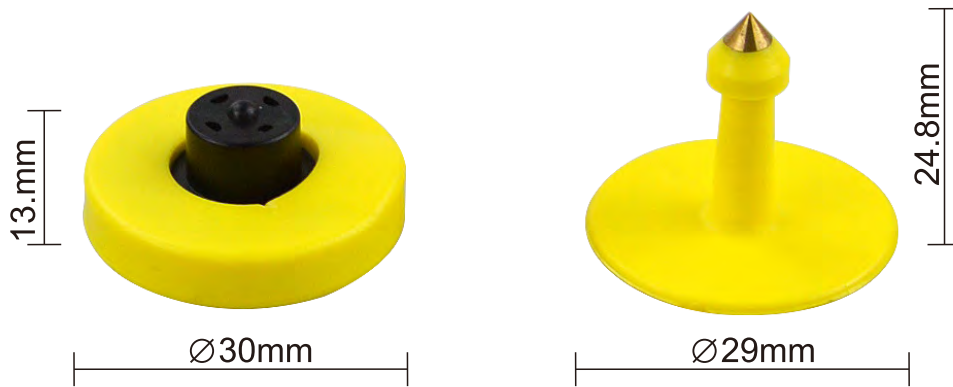

# SPECIFICATION

**Product name:** RFID Animal Ear Tag

**Item No.:** LDI-D30A

**Version:** V1.0

**Date:** 2019.11.11

## Quick Details

LDI-D30A 134.2khz RFID Ear Tag is designed for livestock management which is effective to keep tracking of livestock, such as sheep and deers. It helps ranchers to manage their sheep easily and time-saving, not only on counting sheep numbers, but also record their vaccine, growth, weight and so on.

## Physical Parameter

Size	Tag: Dia30x14.8mm, Stud: Dia29x24.8mm(Item:stud248)
Color	Yellow
Surface Material	TPU, soft, environmental friendly and non-toxic
Installation	Self adhesive
Operating Temperature	-30°C ~ +85°C
Operating Humidity	20% ~ 90%RH
Package	Ear tag&stud/set, 200sets/bag, 10bags/carton
Customized Service	Laser printing, Color customized